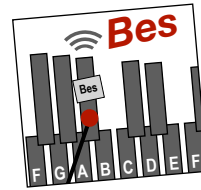

De stoomboot

7
In de eerste zeven maten hoor je een stukje van het liedje.

3 tellen in de maat en bij de komma haal je even extra adem

Musical notation for the first staff, including a treble clef, a 3/4 time signature, and notes with chords C and A. A blue circle highlights a comma in the second measure.

Musical notation for the second staff, continuing the melody with various notes and rests.

Musical notation for the third staff, labeled 'B', with a red arrow pointing to a Bb note labeled 'Bes'.

Musical notation for the fourth staff, continuing the melody.

Musical notation for the fifth staff, labeled 'C', with a red arrow pointing to a C note.

Musical notation for the sixth staff, continuing the melody.

Musical notation for the seventh staff, labeled 'D', with a red arrow pointing to a D note.