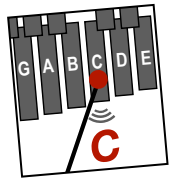

De stoomboot

7
In de eerste zeven maten hoor je een stukje van het liedje.

3 tellen in de maat en bij de komma haal je even extra adem

Musical notation for the first staff, including a treble clef, a 3/4 time signature, and notes with chords C and A. A blue circle highlights a comma in the second measure.

Musical notation for the second staff, continuing the melody with various notes and rests.

Musical notation for the third staff, labeled 'B', with a red arrow pointing to a Bb note labeled 'Bes'.

Musical notation for the fourth staff, continuing the melody.

Musical notation for the fifth staff, labeled 'C', with a red arrow pointing to a C note.

Musical notation for the sixth staff, continuing the melody.

Musical notation for the seventh staff, labeled 'D', with a red arrow pointing to a D note.