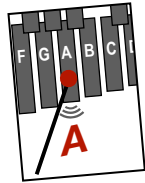

De stoomboot

7
In de eerste zeven maten hoor je een stukje van het liedje.

3 tellen in de maat en bij de komma haal je even extra adem

Musical notation for the first staff, including a treble clef, a 3/4 time signature, and notes with chords C and A. A blue circle highlights a comma in the second measure.

Musical notation for the second staff, continuing the melody with various notes and rests.

Musical notation for the third staff, labeled 'B', with a red arrow pointing to a Bb note labeled 'Bes'.

Musical notation for the fourth staff, continuing the melody.

Musical notation for the fifth staff, labeled 'C', with a red arrow pointing to a C note.

Musical notation for the sixth staff, continuing the melody.

Musical notation for the seventh staff, labeled 'D', with a red arrow pointing to a D note.