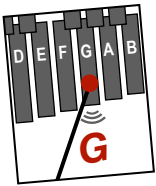

De stoomboot

7
In de eerste zeven maten hoor je een stukje van het liedje.

3 tellen in de maat en bij de komma haal je even extra adem

Musical notation for the first staff, including a treble clef, a 3/4 time signature, and notes with chords C and A. A blue circle highlights a comma in the second measure.

Musical notation for the second staff, continuing the melody with various notes and rests.

Musical notation for the third staff, labeled 'B', with a red arrow pointing to a Bb note labeled 'Bes'.

Musical notation for the fourth staff, continuing the melody.

Musical notation for the fifth staff, labeled 'C', with a red arrow pointing to a C note.

Musical notation for the sixth staff, continuing the melody.

Musical notation for the seventh staff, labeled 'D', with a red arrow pointing to a D note.